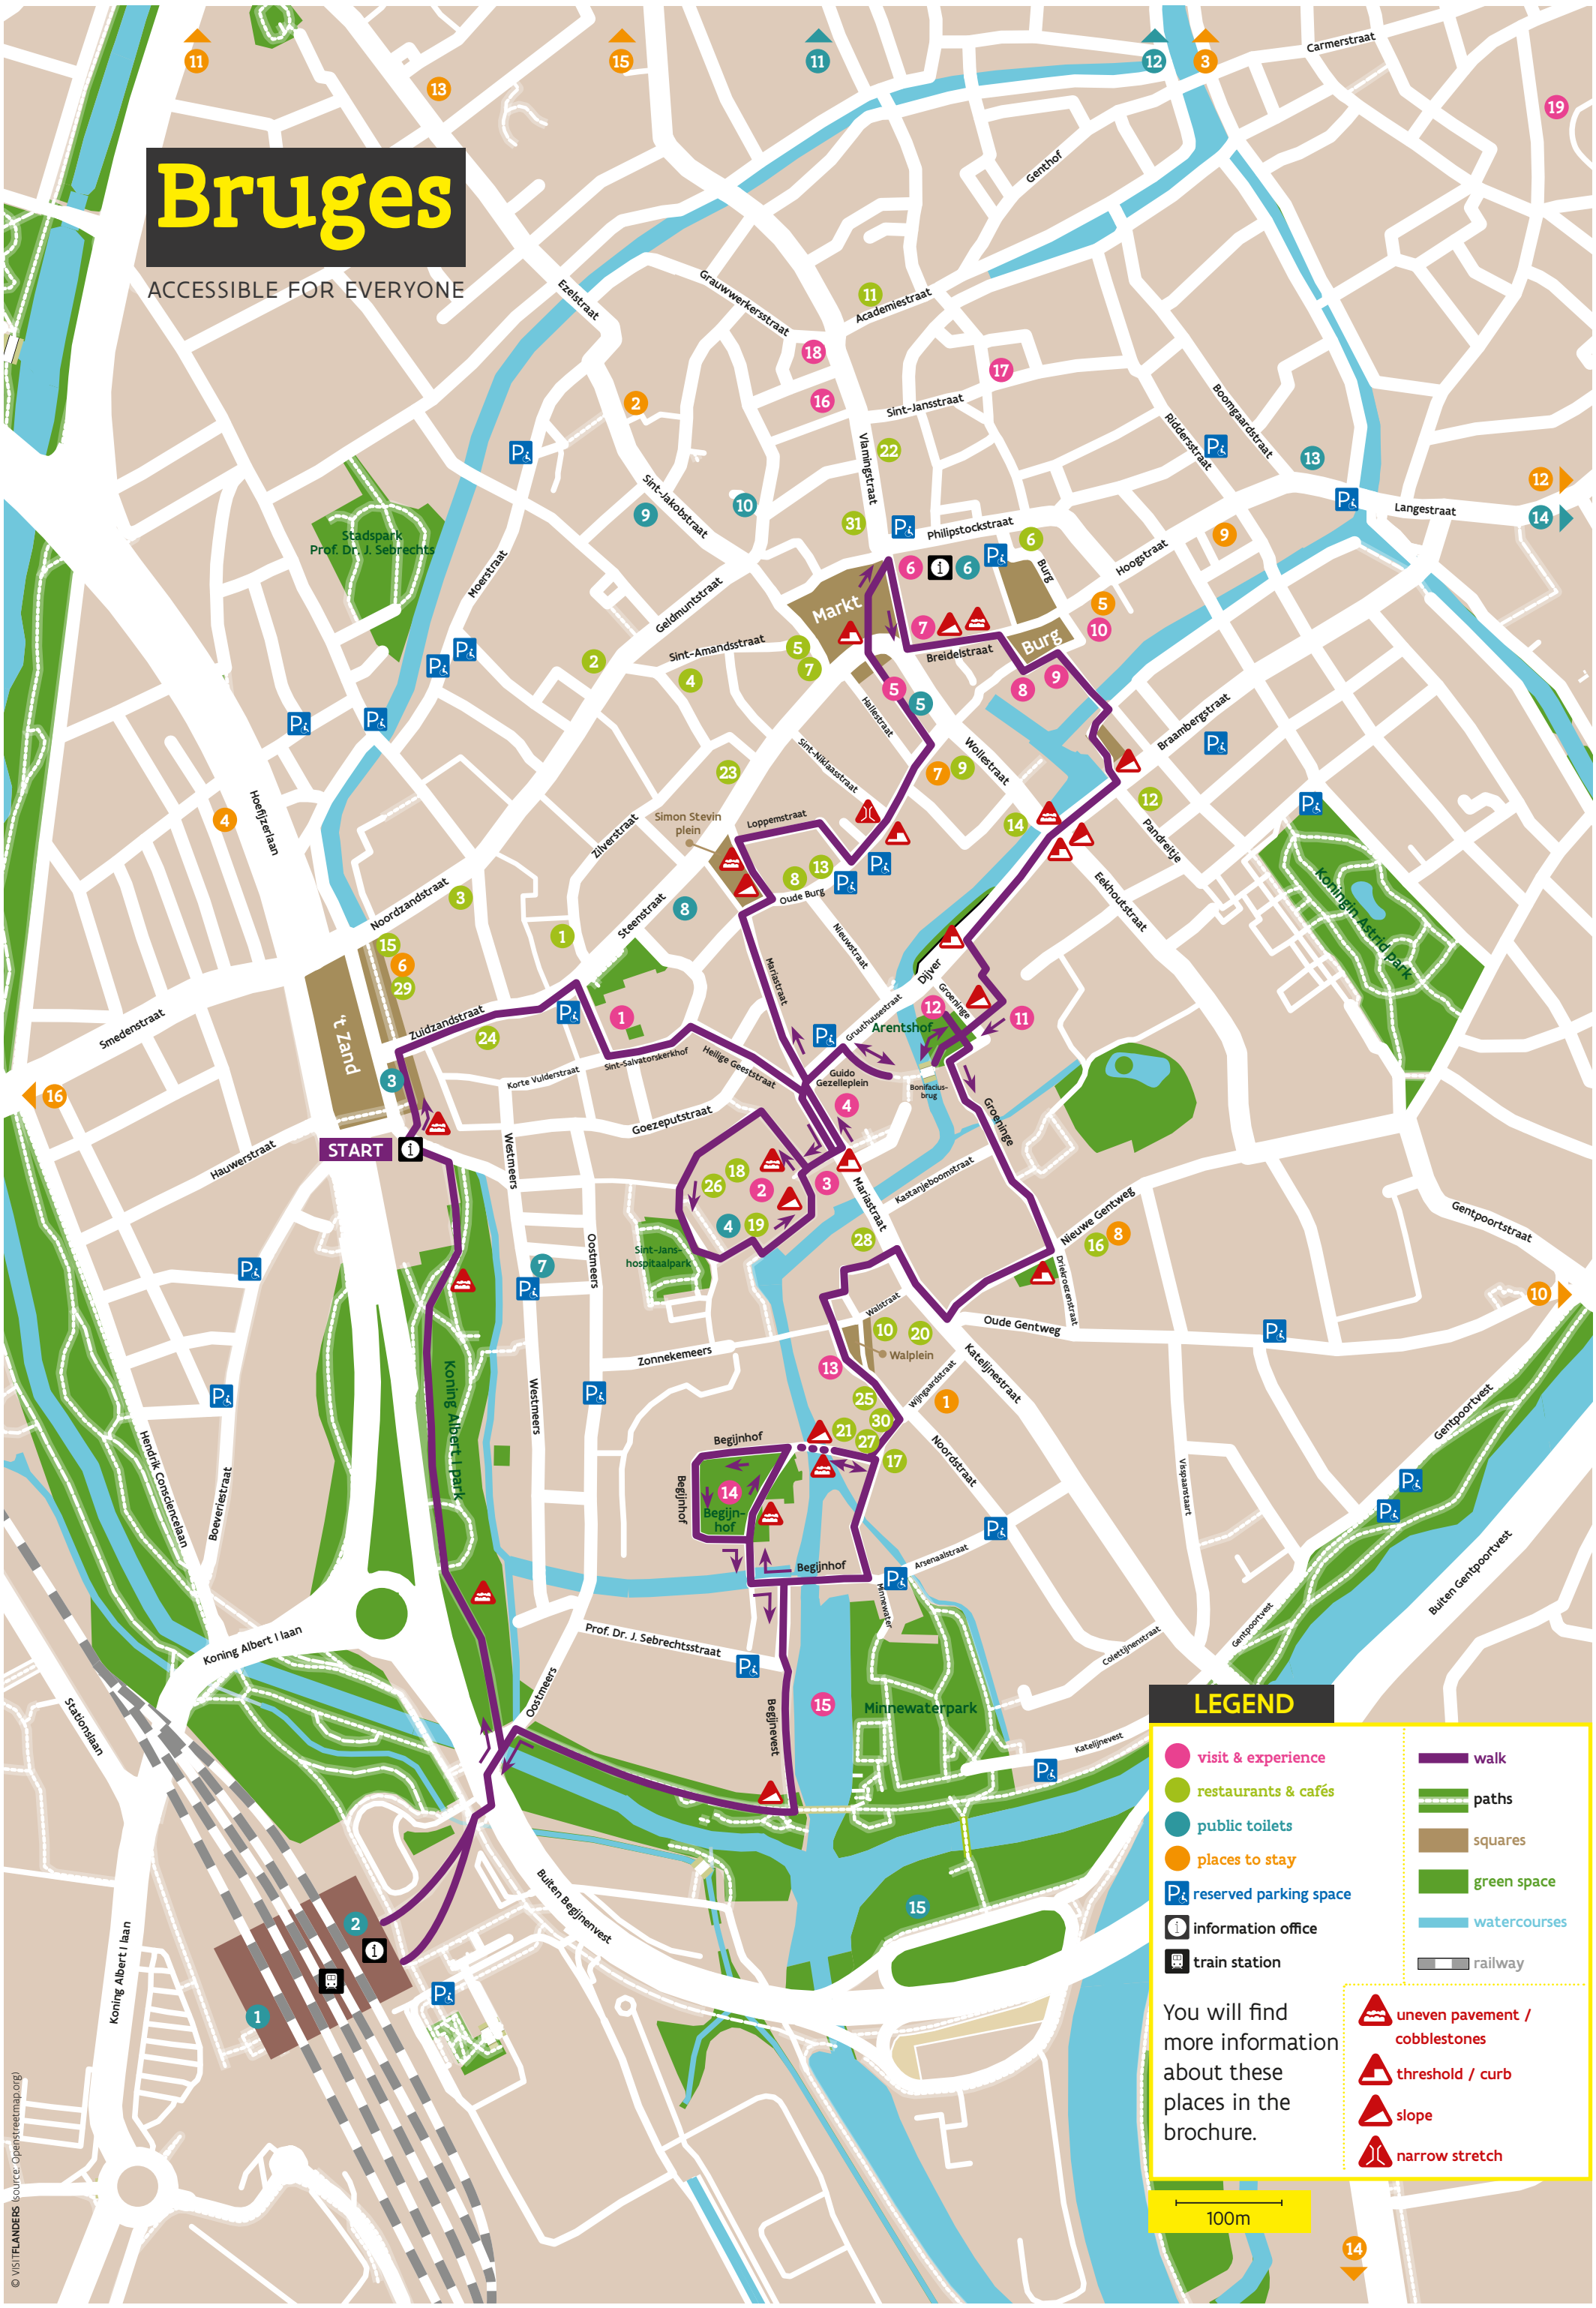

Bruges

ACCESSIBLE FOR EVERYONE

LEGEND

- visit & experience
- restaurants & cafés
- public toilets
- places to stay
- P reserved parking space
- i information office
- T train station
- walk
- paths
- squares
- green space
- watercourses
- railway
- ▲ uneven pavement / cobblestones
- ▲ threshold / curb
- ▲ slope
- ▲ narrow stretch

You will find more information about these places in the brochure.

100m